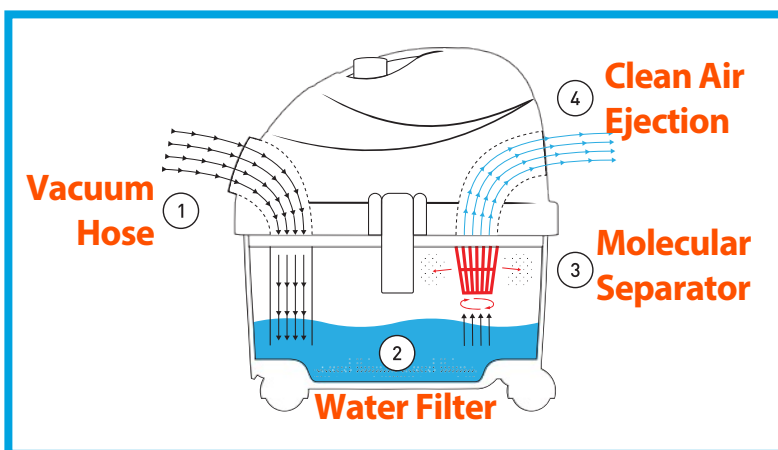

Rated at 4.5 and 8 bar, these machines are powerful enough for any steam-cleaning task, but packed into a small, portable unit.

Yes, so compact.

With the detergent facility, dirt and grime is moved incredibly fast, and then vacuumed away.

The hygienic water filter system ensures that no harmful residue is ejected into the atmosphere. And of course, no costly replacement filters or bags!

Yes, so efficient.

- Self descaling
- Continuous steam
- Waste Tank 6 Litre Capacity
- Vacuum Power 2400mm
- Shock Resistant Plastic
- Swivel Load Bearing Wheels
- Ergonomic Handles
- Digital Display Control Panel
- Double Turbine Motor
- Ultra Hygienic Water Filter